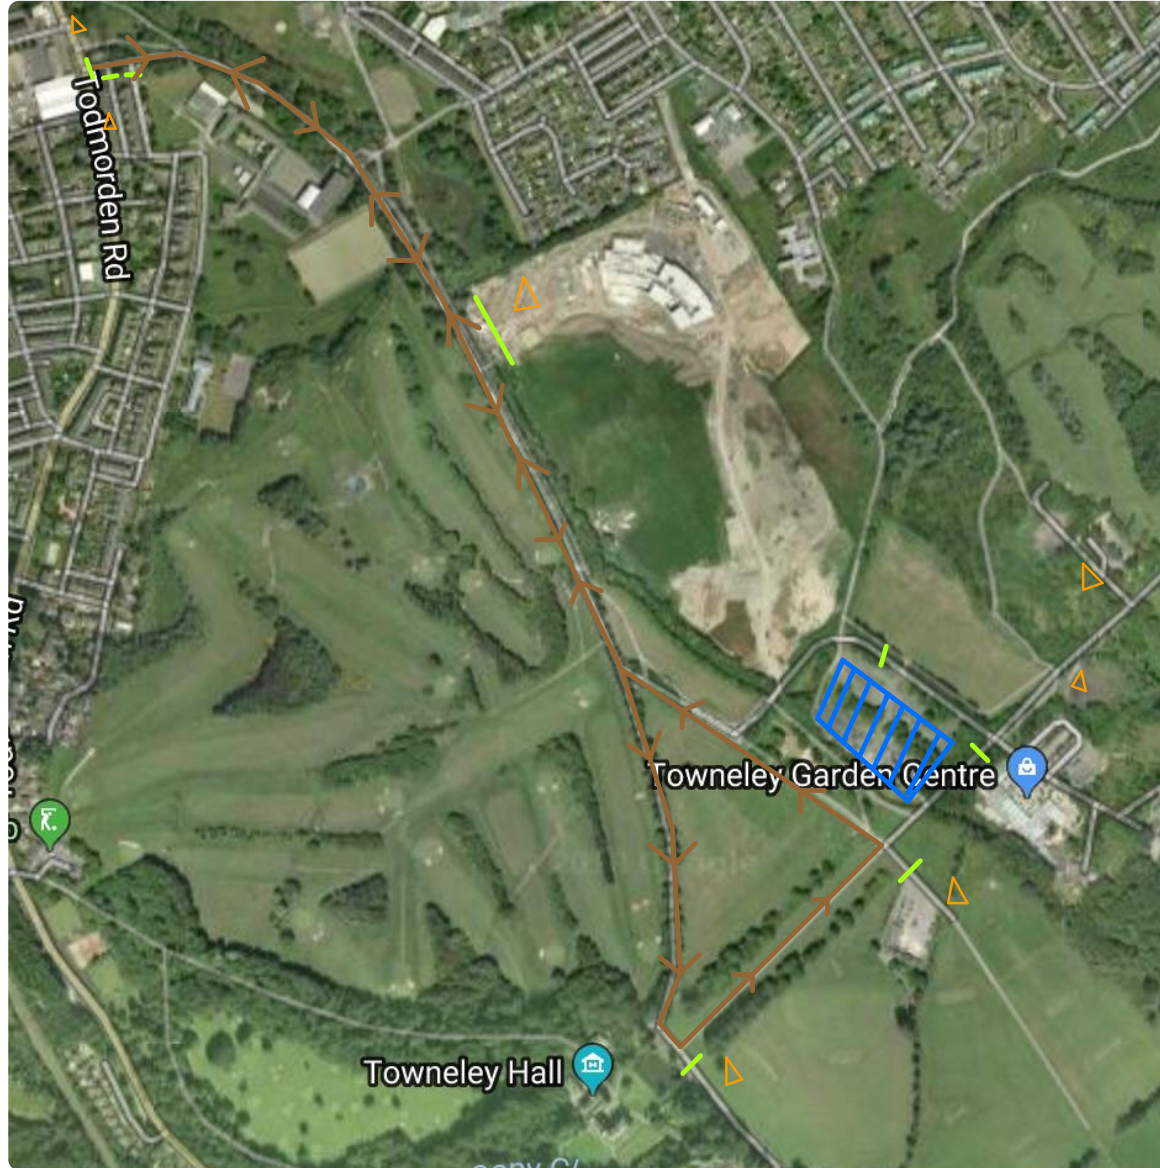

## **Road Closure Info**

Please note the main park entrance (via Todmorden Road) will be closed for the race route from 8:00am – 11:00am. Please arrive before this to use the standard park entrance (ideally).

Alternatively, use the top park entrance road at Deer Park Road, which will be signed and remain open throughout.

**I would like to personally thank the Garden Centre, Hall Café, Towneley Hall, Burnley Council and local residents for the cooperation they have shown in this matter.**

 Advanced warnings.

 Event route.

 Road closures.

 Event parking.