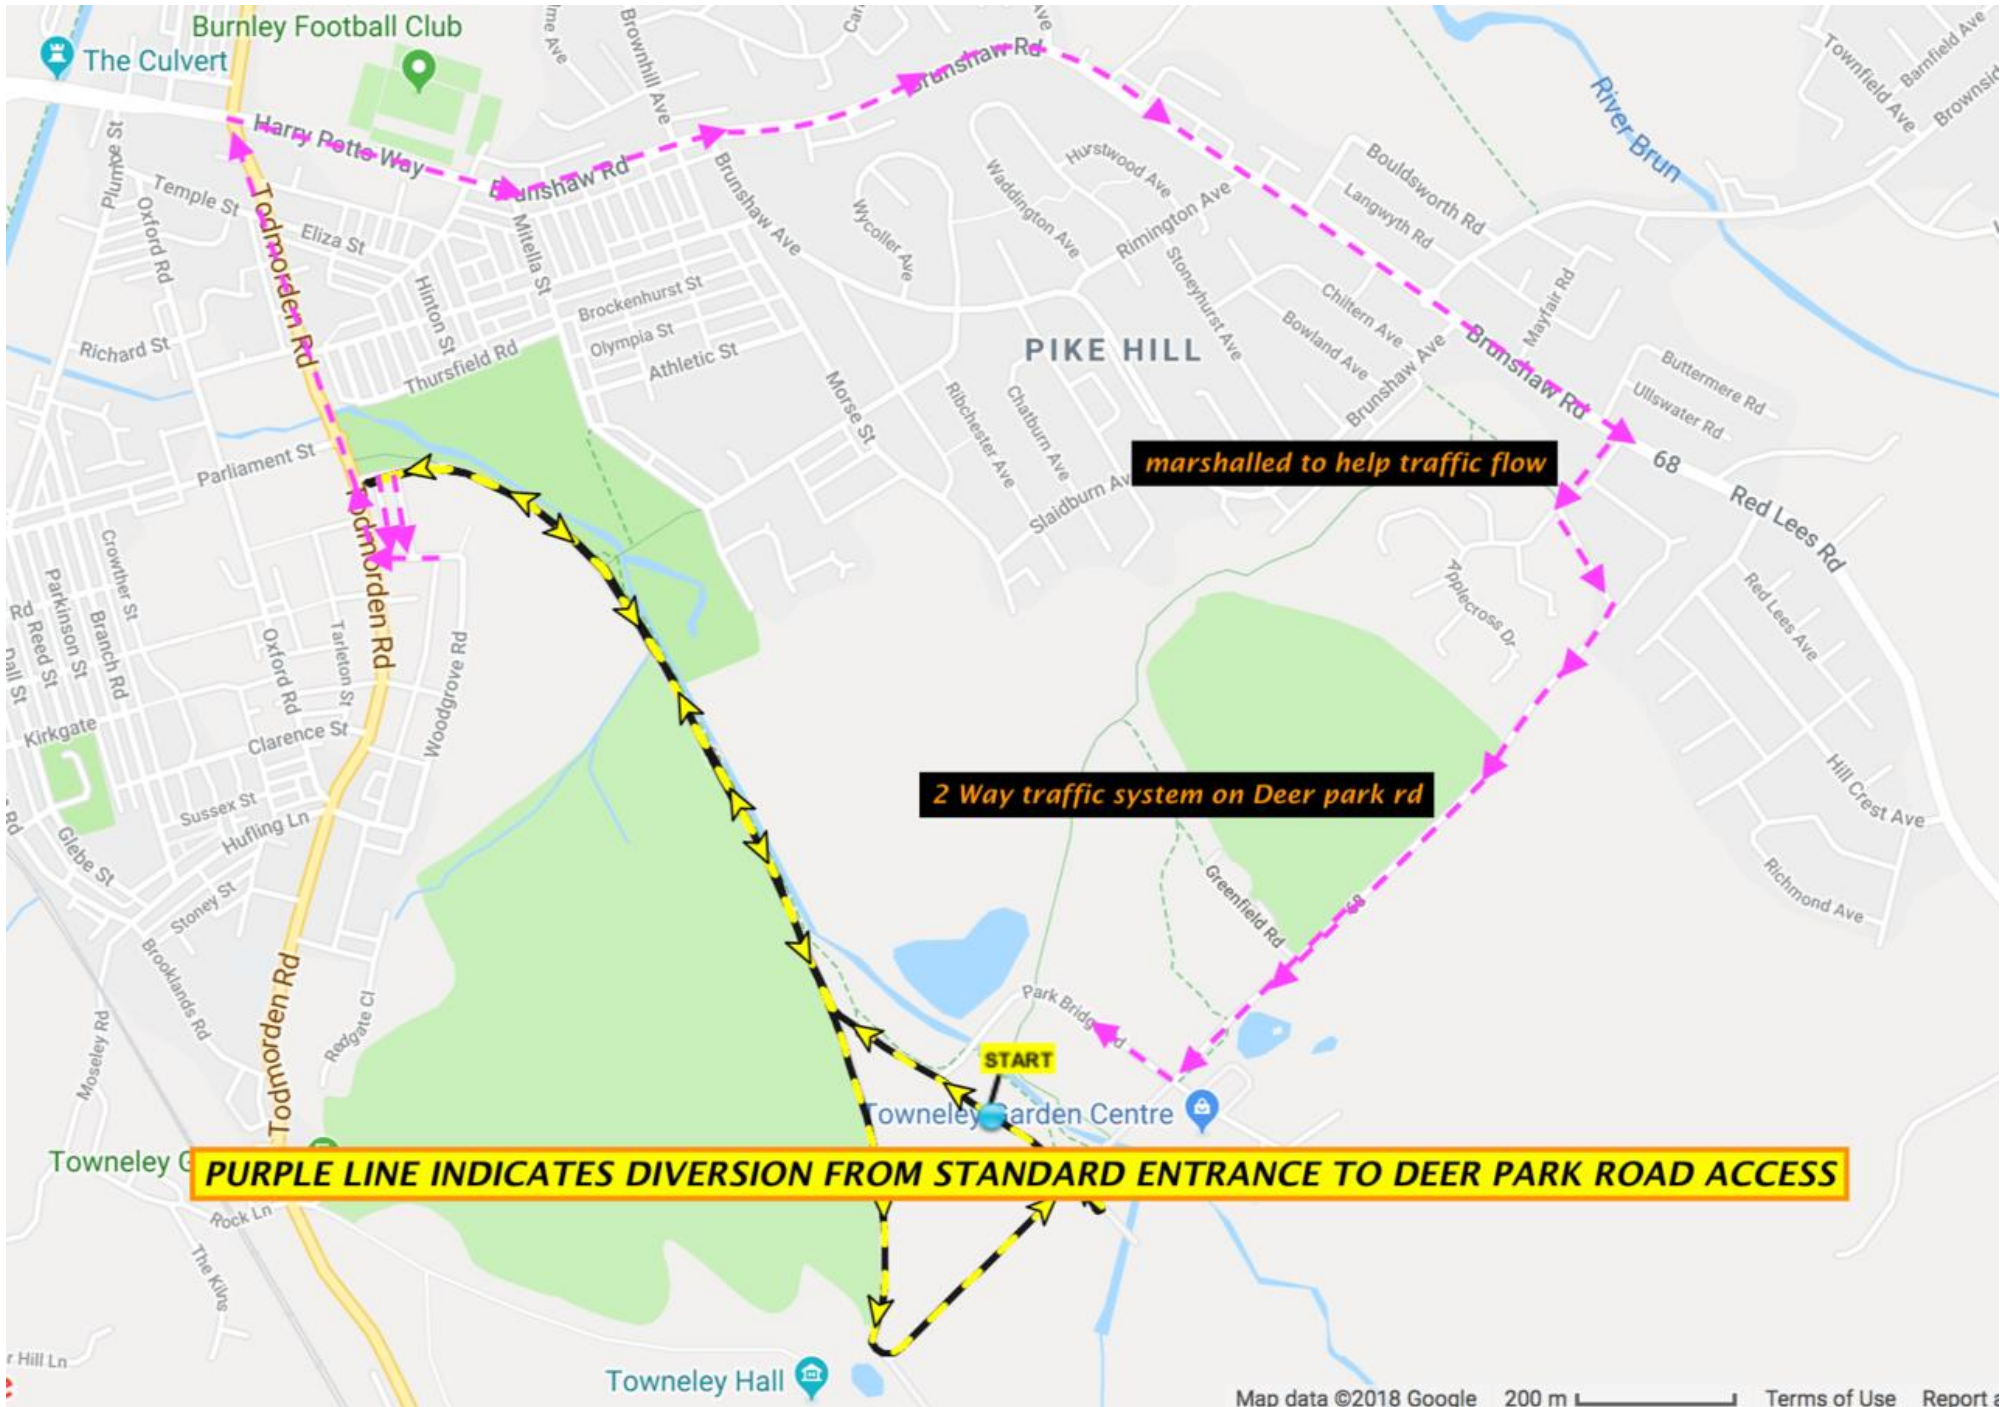

## **Road Closure Info**

Please note the main park entrance (via Todmorden Road) will be closed for the race route from 8:00am – 11:00am. Please arrive before this to use the standard park entrance (ideally).

Alternatively, use the top park entrance road at Deer Park Road, which will be signed and remain open throughout.

**I would like to personally thank the Garden Centre, Hall Café, Towneley Hall, Burnley Council and local residents for the cooperation they have shown in this matter.**

 Advanced warnings.

 Event route.

 Road closures.

 Event parking.