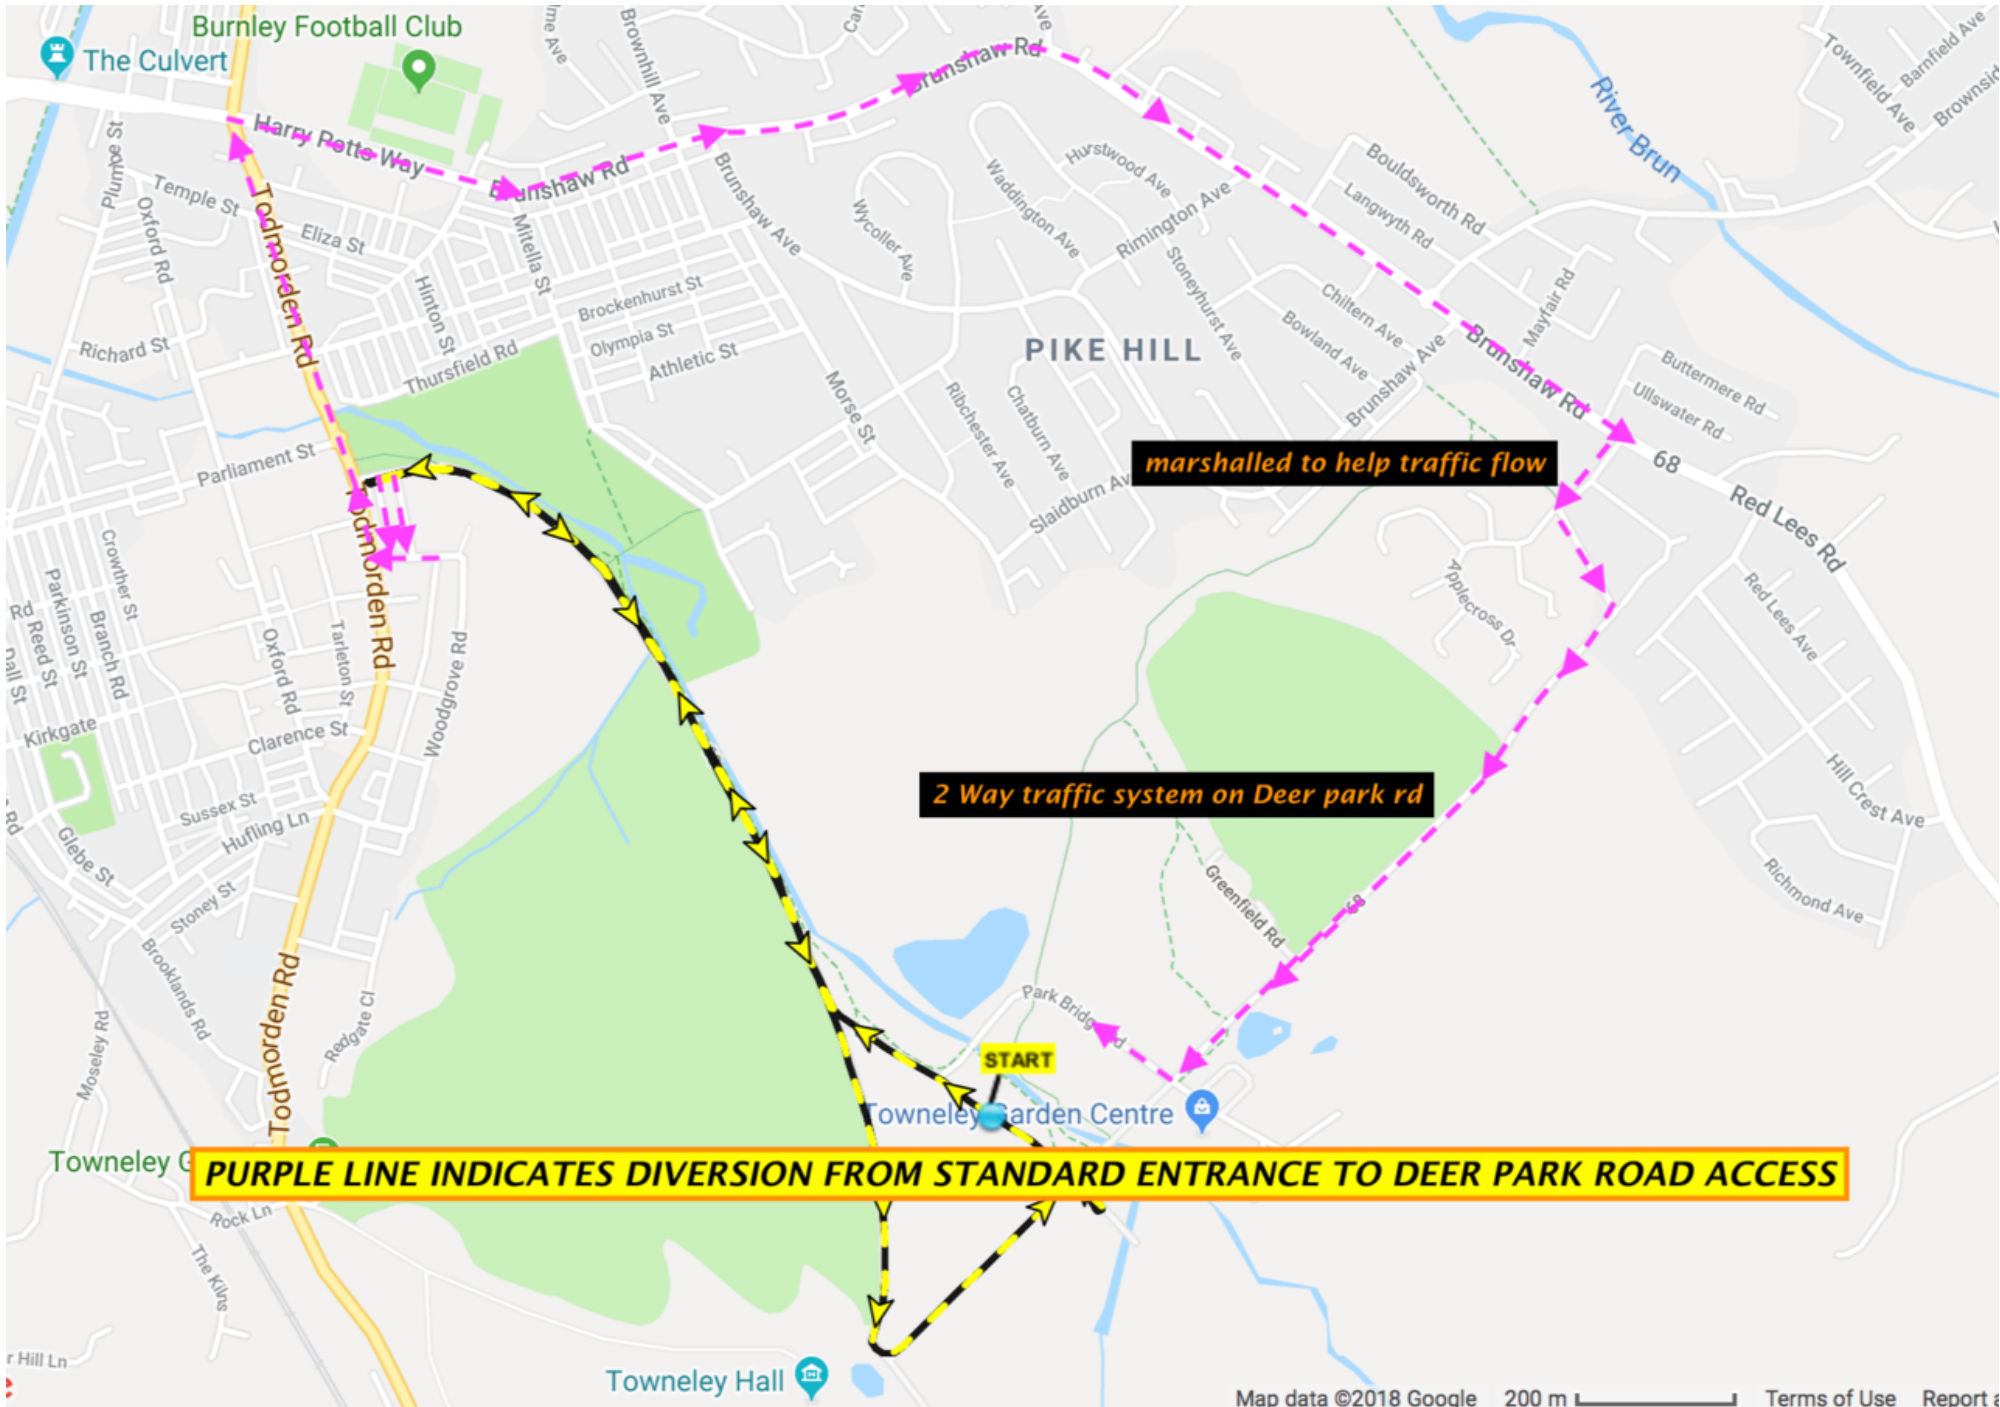

Road Closure Info

Please note the main park entrance (via Todmorden Road) will be closed for the race route from 8:30am – 10:50am. Please arrive before this to use the standard park entrance (ideally).

Alternatively, use the top park entrance road at Deer Park Road, which will be signed and remain open throughout.

I would like to personally thank the Garden Centre, Hall Café, Towneley Hall, Burnley Council and local residents for the cooperation they have shown in this matter.

△ Advanced warnings.

→ Event route.

— Road closures.

▭ Event parking.