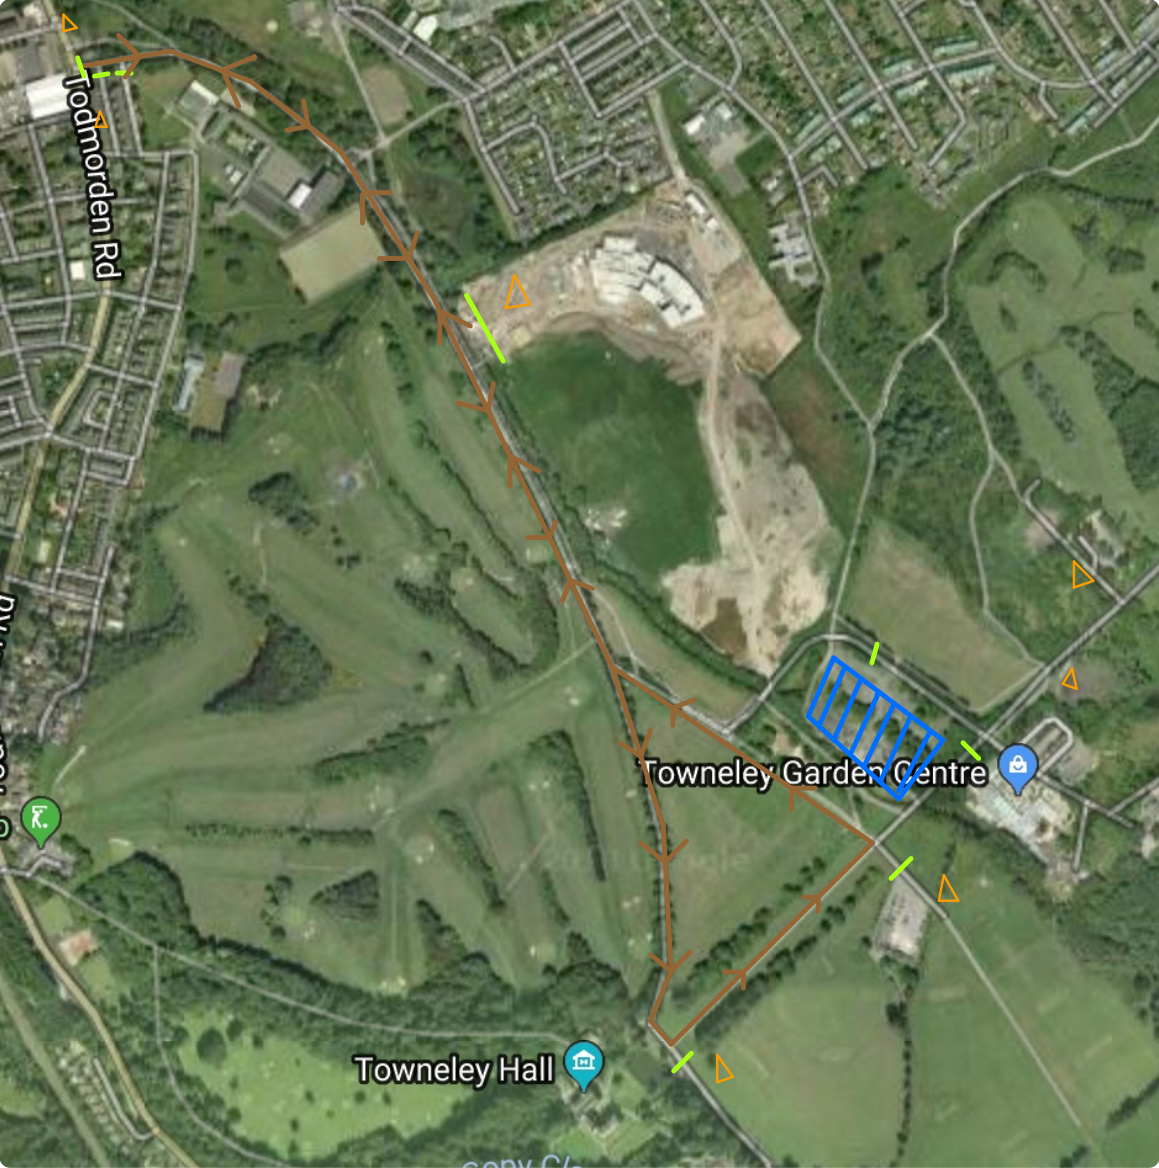

Road Closure Info

Please note the main park entrance (via Todmorden Road) will be closed for the race route from 8:30am – 10:50am. Please arrive before this to use the standard park entrance (ideally).

Alternatively, use the top park entrance road at Deer Park Road, which will be signed and remain open throughout.

I would like to personally thank the Garden Centre, Hall Café, Towneley Hall, Burnley Council and local residents for the cooperation they have shown in this matter.

△ Advanced warnings.

→ Event route.

— Road closures.

▭ Event parking.